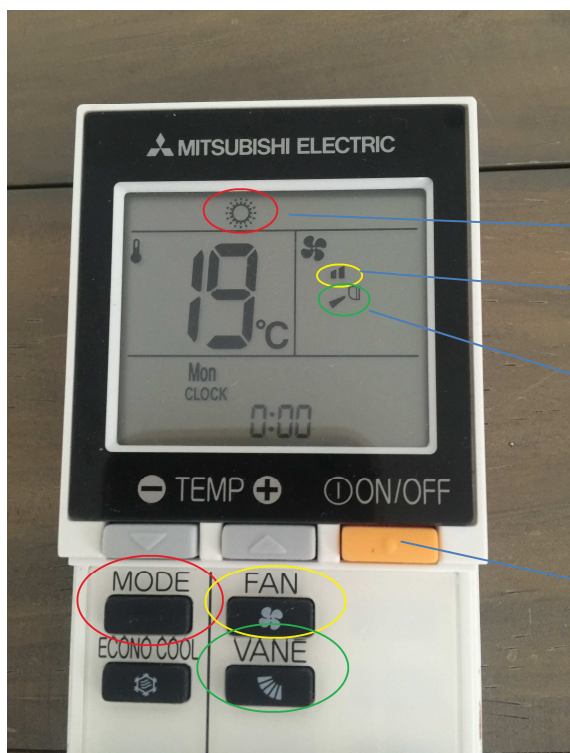

# Air Conditioning Settings

**Cold Settings – Please allow up to 5 mins for change to take effect**

Must be on this setting for cold

This is the fan speed

This is the direction of the air flow.  
Open wide to provide max output

Please switch off on leaving the property

**Heating Settings – Please allow up to 5 mins for change to take effect**

Must be on this setting to provide heat

Fan speed of the heat output

This is the direction of the air flow,  
open wide to provide max output