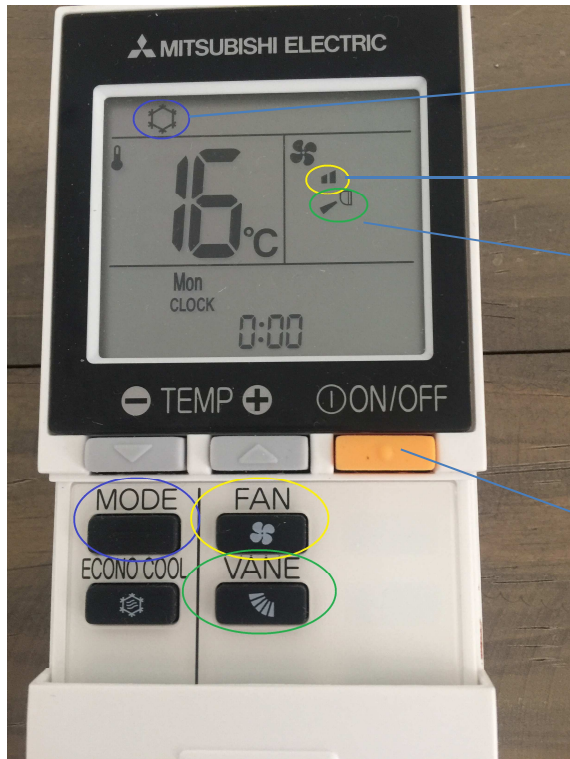

# Air Conditioning Settings

**Cold Settings – Please allow up to 5 mins for change to take effect**

Must be on this setting for cold

This is the fan speed

This is the direction of the air flow.  
Open wide to provide max output

Please switch off on leaving the property

**Heating Settings – Please allow up to 5 mins for change to take effect**

Must be on this setting to provide heat

Fan speed of the heat output

This is the direction of the air flow,  
open wide to provide max output