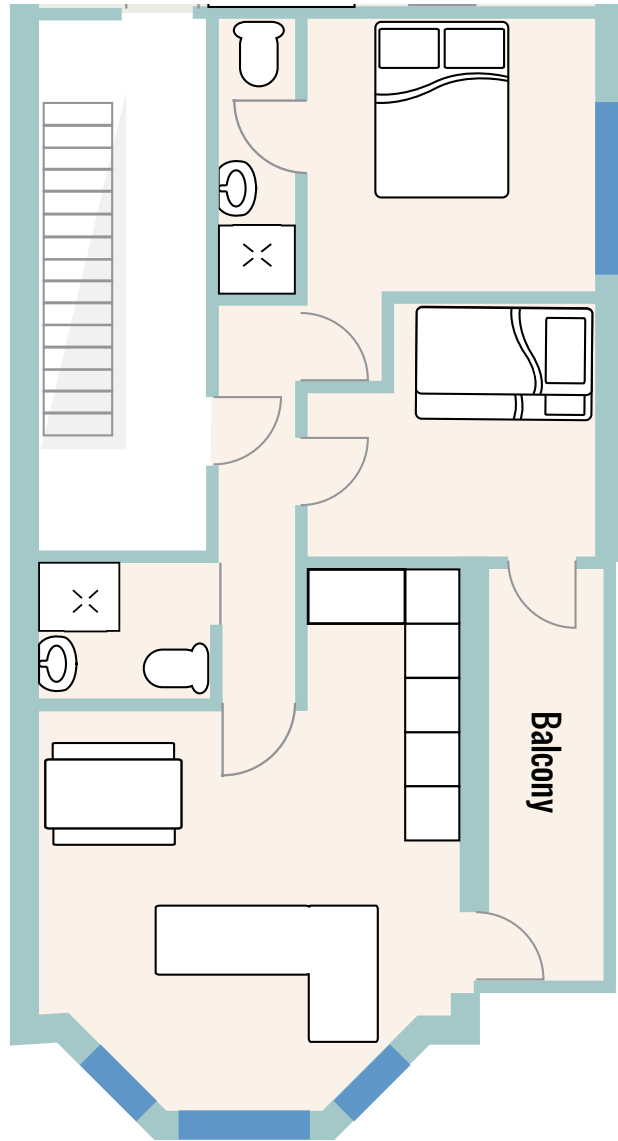

NEW FOR 2019!
BEACH SUITES
FIRST FLOOR
Subject to slight variations

12 SAMPHIRE

First floor sea view
Sleeps 2
and up to 3 children (triple bunk)

1x Double bedroom
with en-suite wet room

1x Bunk bedroom with 3/4 base and
single top

Bathroom

Lounge & fully equipped kitchen

Side balcony with sea-view

Full equipped kitchenette including:

NESPRESSO
COFFEE
MACHINE

DISH
WASHER

ALL OF OUR APARTMENTS INCLUDE:

FREE WIFI