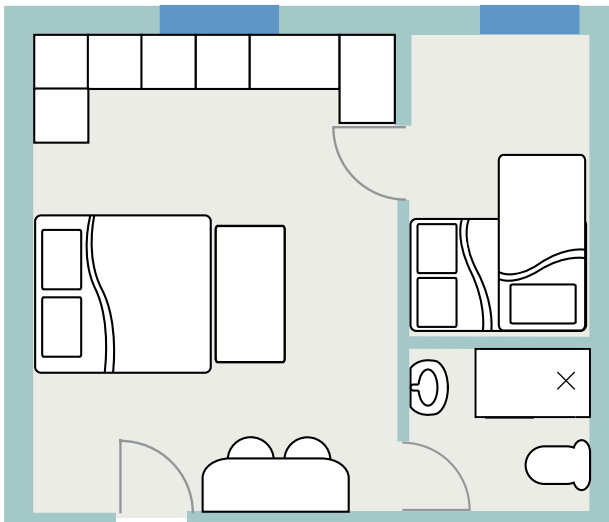

NEW FOR 2019!
BEACH SUITES
FIRST FLOOR
Subject to slight variations

13 HIDEAWAY

1st Floor garden view
Sleeps 2
and up to 3 children (triple bunk)

1x Super-king bedroom
(Can be made into a twin room)

1x Triple bunk

Kitchenette & Sofa

Shared wet room

Full equipped kitchenette including:

NESPRESSO
COFFEE
MACHINE

DISH
WASHER

FREE WIFI

SMART TVS

LUXURY
TOILETRIES