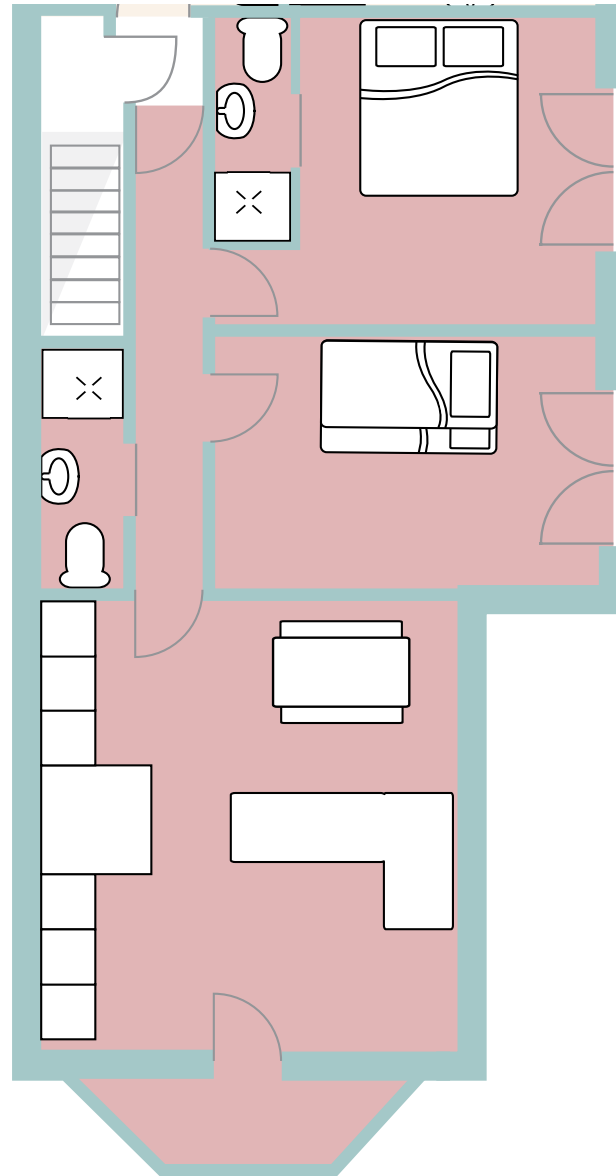

NEW FOR 2019!
BEACH SUITES
SECOND FLOOR
Subject to slight variations

14 PORTHOLE

Second floor sea view with balcony

Sleeps 2
and up to 3 children
(triple bunk)

1x Super-king bedroom
(Can be made into a twin room)
with en-suite wet room

1x Bunk bed with 3/4 base and
single top

Wet room

Lounge & fully equipped kitchen

Full equipped kitchenette including:

NESPRESSO
COFFEE
MACHINE

DISH
WASHER

ALL OF OUR APARTMENTS INCLUDE:

FREE WIFI