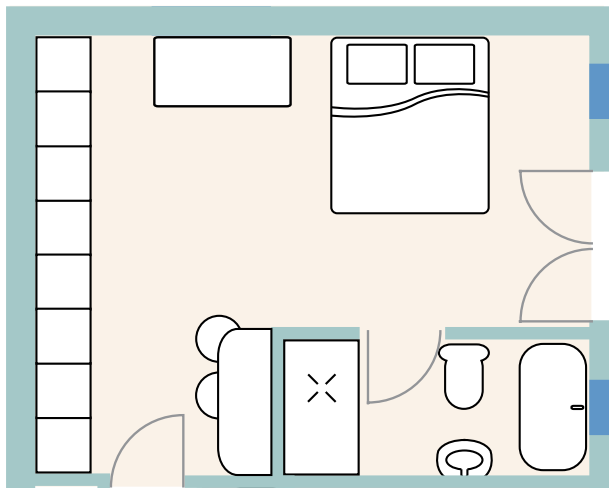

NEW FOR 2019!
BEACH SUITES
SECOND FLOOR
Subject to slight variations

15 BOLTHOLE

Second Floor
Sleeps 2
and up to 2 children (sofa bed)

1x Super-king bedroom
(Can be made into a twin room)

Bathroom with separate bath
and shower

Fully equipped kitchenette

Full equipped kitchenette including:

NESPRESSO
COFFEE
MACHINE

DISH
WASHER

FREE WIFI

SMART TVS

LUXURY
TOILETRIES

USE OF GARDEN AND PLAY
AREA AT THE REAR.
USE OF SUN DECK AT THE
FRONT.