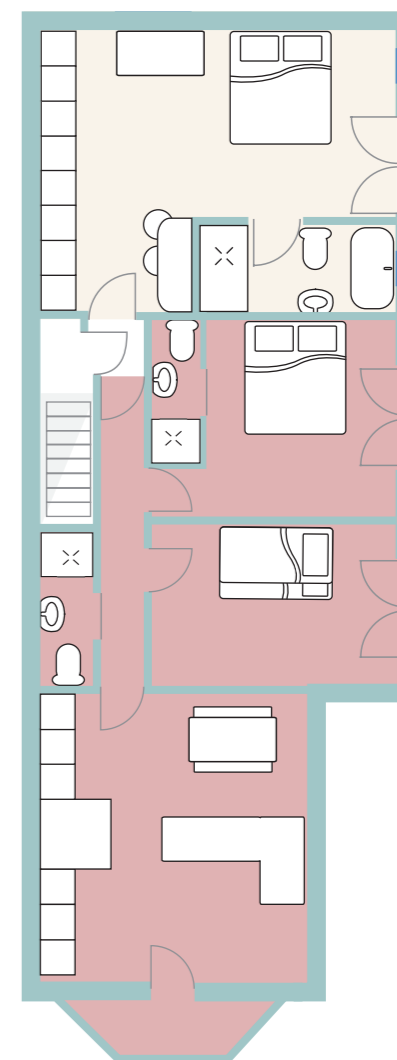

NEW FOR 2019!
BEACH SUITES
GROUND FLOOR
Subject to slight variations

10 SEASHORE

Ground floor sea view
Sleeps 2
1x Double bedroom
En-suite wet room
Lounge area
Fully equipped kitchen
Small patio
Wheelchair accessible

11 SANDBANKS

Ground floor garden view
Sleeps 2
and up to 2 children (bunk)
and up to 2 children (sofa bed)
1x Double bedroom
with en-suite wet room
1x Bunk bedroom
with en-suite wet room
Lounge & Fully equipped kitchen
Wheelchair accessible (apartment
interior, step to back garden)
Ground floor outside area
Small dog allowed

13 HIDEAWAY

1st Floor garden view
Sleeps 2
and up to 3 children (triple bunk)
1x Super-king bedroom
(Can be made into a twin room)
1x Triple bunk
Kitchenette & Sofa
Shared wet room

NEW FOR 2019!
BEACH SUITES
SECOND FLOOR
Subject to slight variations

14 PORTHOLE

Second floor sea view with
balcony
Sleeps 2
and up to 3 children
(triple bunk)
1x Super-king bedroom
(Can be made into a twin room)
with en-suite wet room
1x Bunk bed with 3/4 base and
single top
Wet room
Lounge & fully equipped kitchen