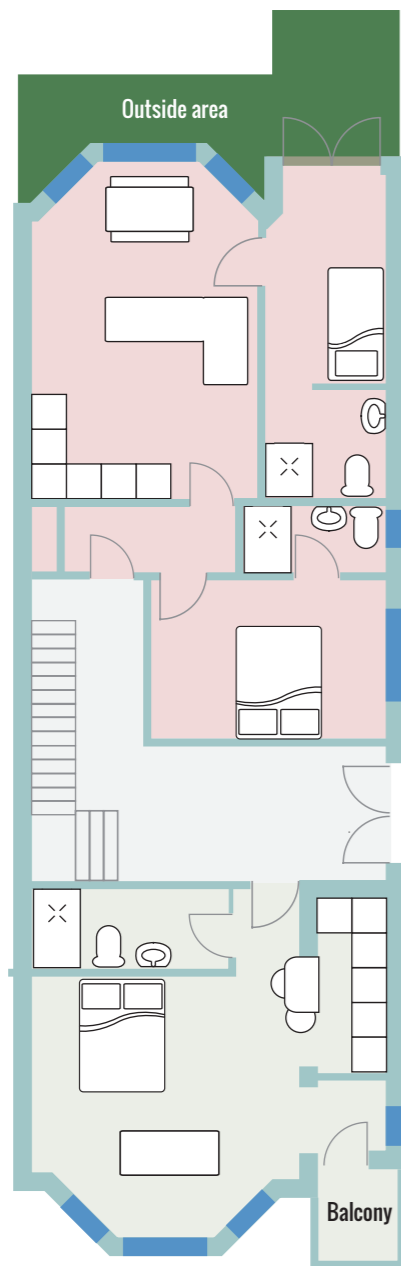

NEW FOR 2019!
BEACH SUITES
GROUND FLOOR
Subject to slight variations

10 SEASHORE

Ground floor sea view
Sleeps 2
1x Double bedroom
En-suite wet room
Lounge area
Fully equipped kitchen
Small patio
Wheelchair accessible

11 SANDBANKS

Ground floor garden view
Sleeps 2
and up to 2 children (bunk)
and up to 2 children (sofa bed)
1x Double bedroom
with en-suite wet room
1x Bunk bedroom
with en-suite wet room
Lounge & Fully equipped kitchen
Wheelchair accessible (apartment
interior, step to back garden)
Ground floor outside area
Small dog allowed

NEW FOR 2019!
BEACH SUITES
FIRST FLOOR
Subject to slight variations

12 SAMPHIRE

First floor sea view
Sleeps 2
and up to 3 children (triple bunk)
1x Double bedroom
with en-suite wet room
1x Bunk bedroom with 3/4 base and
single top
Bathroom
Lounge & fully equipped kitchen
Side balcony with sea-view

13 HIDEAWAY

1st Floor garden view
Sleeps 2
and up to 3 children (triple bunk)
1x Super-king bedroom
(Can be made into a twin room)
1x Triple bunk
Kitchenette & Sofa
Shared wet room

NEW FOR 2019!
BEACH SUITES
SECOND FLOOR
Subject to slight variations