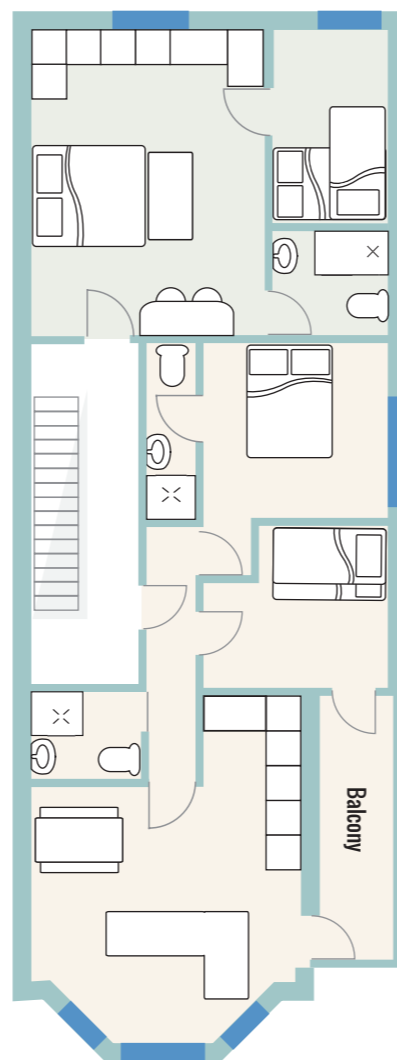

NEW FOR 2019!
BEACH SUITES
GROUND FLOOR
Subject to slight variations

10 SEASHORE

Ground floor sea view
Sleeps 2
1x Double bedroom
En-suite wet room
Lounge area
Fully equipped kitchen
Small patio
Wheelchair accessible

11 SANDBANKS

Ground floor garden view
Sleeps 2
and up to 2 children (bunk)
and up to 2 children (sofa bed)
1x Double bedroom
with en-suite wet room
1x Bunk bedroom
with en-suite wet room
Lounge & Fully equipped kitchen
Wheelchair accessible (apartment
interior, step to back garden)
Ground floor outside area
Small dog allowed

NEW FOR 2019!
BEACH SUITES
FIRST FLOOR
Subject to slight variations

12 SAMPHIRE

First floor sea view
Sleeps 2
and up to 3 children (triple bunk)
1x Double bedroom
with en-suite wet room
1x Bunk bedroom with 3/4 base and
single top
Bathroom
Lounge & fully equipped kitchen
Side balcony with sea-view

13 HIDEAWAY

1st Floor garden view
Sleeps 2
and up to 3 children (triple bunk)
1x Super-king bedroom
(Can be made into a twin room)
1x Triple bunk
Kitchenette & Sofa
Shared wet room

NEW FOR 2019!
BEACH SUITES
SECOND FLOOR
Subject to slight variations