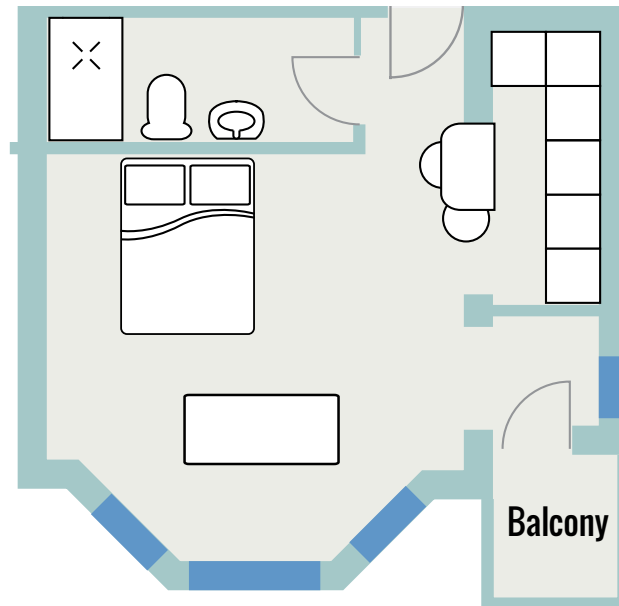

NEW FOR 2019!
BEACH SUITES
GROUND FLOOR
Subject to slight variations

10 SEASHORE

Ground floor sea view
Sleeps 2

1x Double bedroom
En-suite wet room

Lounge area

Fully equipped kitchen

Small patio

Wheelchair accessible

Full equipped kitchenette including:

NESPRESSO
COFFEE
MACHINE

DISH
WASHER

FREE WIFI

SMART TVS

LUXURY
TOILETRIES

USE OF GARDEN AND PLAY
AREA AT THE REAR.
USE OF SUN DECK AT THE
FRONT.

ON-SITE
PARKING

AIR CONDITIONING

HIGH
CHAIRS

TRAVEL
COT